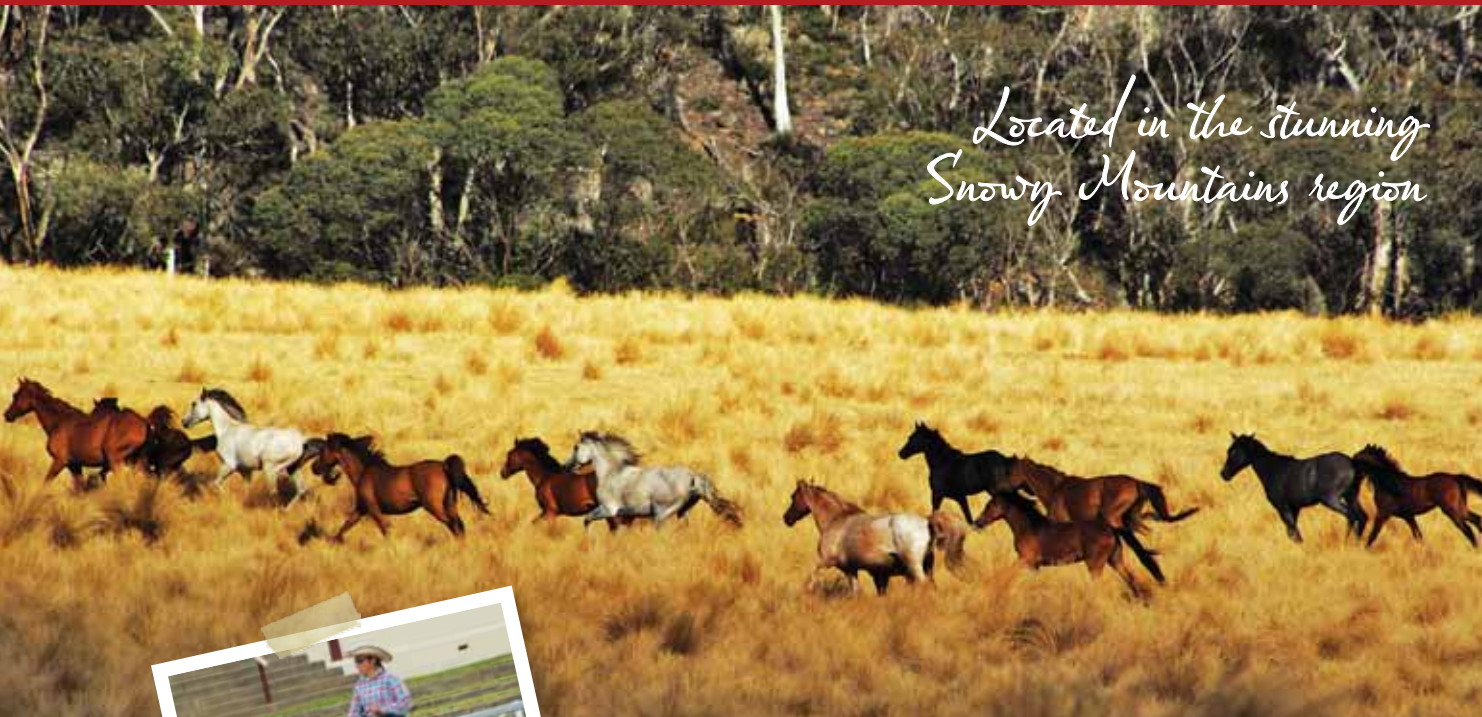

Consistency,
Control,
Confidence

For information on services, products and clinics

Call 02 6454 3030 or 0413 609 880

Email info@cherrytreeequine.com.au

Web cherrytreeequine.com.au

YouTube Cherry Tree Equine

Find us on
Facebook Cherry Tree Equine

*You can come to us
or we'll come to you*

cherrytreeequine.com.au