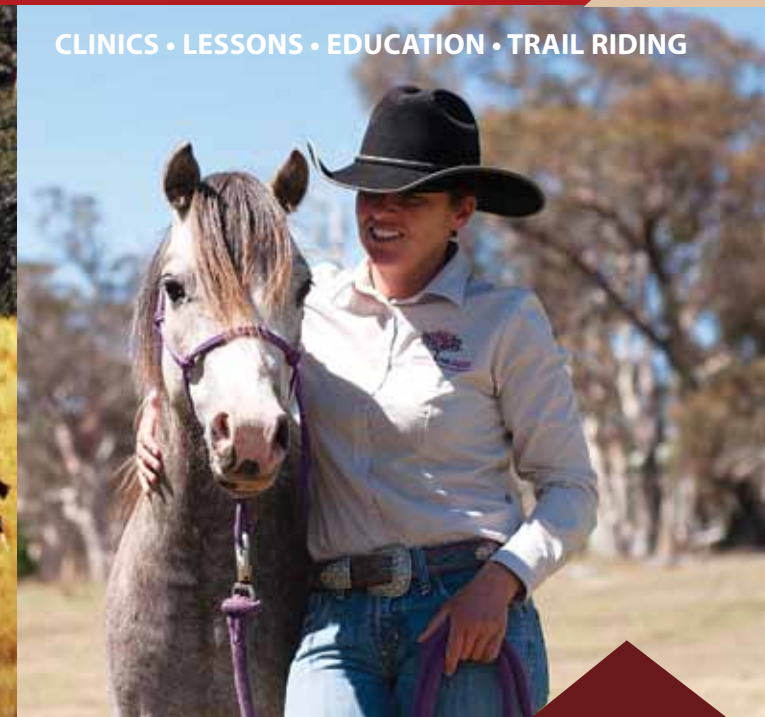

Consistency,
Control,
Confidence

For information on services, products and clinics

Call 02 6454 3030 or 0413 609 880

Email info@cherrytreeequine.com.au

Web cherrytreeequine.com.au

YouTube Cherry Tree Equine

Find us on
Facebook Cherry Tree Equine

*You can come to us
or we'll come to you*

cherrytreeequine.com.au